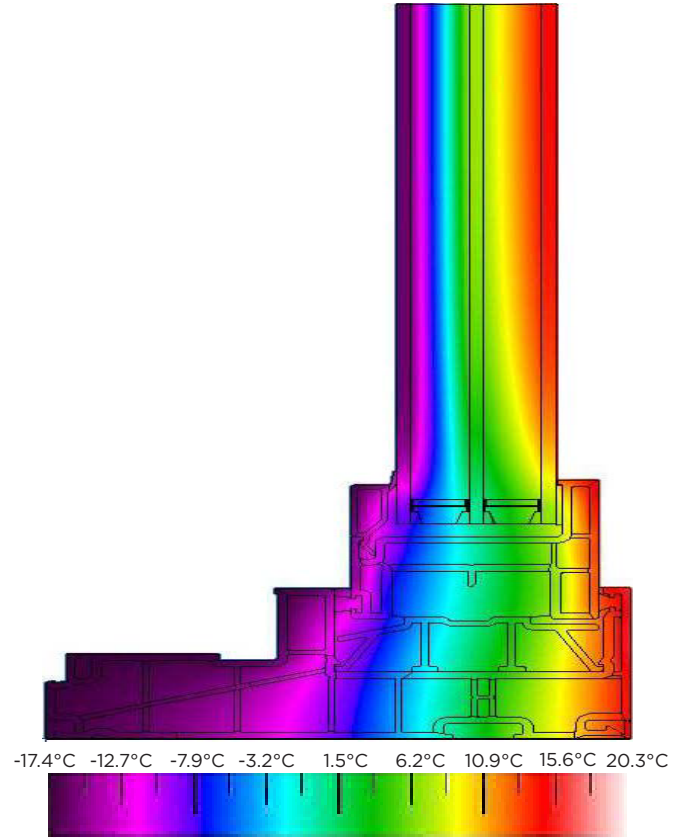

### Frame Colours:

INT. = Interior

EXT. = Exterior

The Comfort Advanced slider effortlessly accommodates both dual and triple glazed units, offering unmatched versatility and insulation. Offered with all of Ply Gem's Fusion Colour Wrap laminates, the Comfort Advanced slider window rounds out the Comfort Series product offering to allow a perfect match between all your windows and patio doors. The enhanced thermal performance has been engineered with state of the art technology to achieve superior thermal, air and structural ratings; meeting the most rigorous NAFS standards.

## Technical Information

- Meets prescriptive energy efficiency requirement for BC market with Triple Glazed windows with one coating of Eco Max Shield 366.
- Increased amount of interior chambers to promote exceedingly high performance for slider windows.
- Frame composed of high heat resistant material.
- Frame depth of 124.8 mm (4 15/16"). Frame depth to nail fin is 97.37 mm (3 27/32").
- True Triple - 1 3/8" OD sealed unit thickness.
- Water penetration resistance rated to 400 Pa.
- Glass available with low emissivity coatings Eco Gain 180, Eco Shield 270 and Eco Max Shield 366.
- Frame composed of high heat resistant material.
- Roto Fasco sweep lock hardware included.
- Air Infiltration rates as A3 for horizontal slider and A2 for vertical slider.