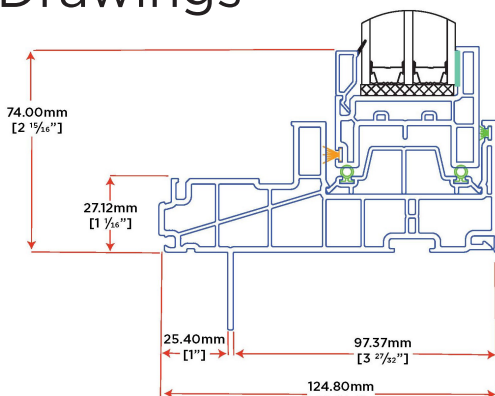

Drawings

Vertical