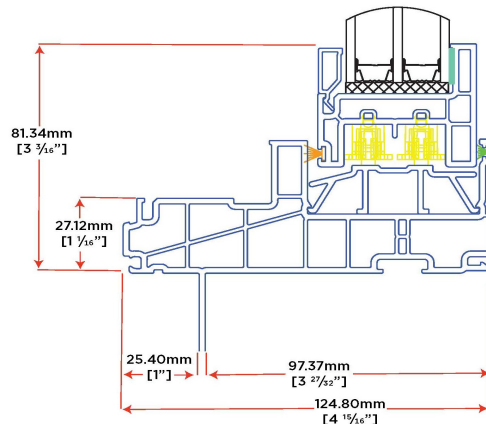

Horizontal

Visit Plygem.ca