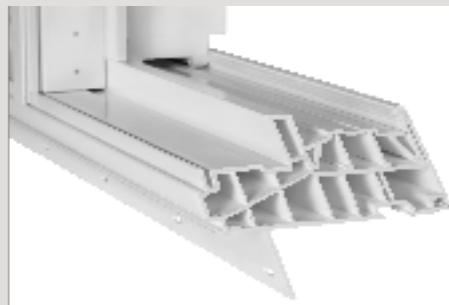

## Features

- Advanced technical performance to meet any project.
- Dual weather seal for superior performance.
- Dual and Triple glazed options available.
- Fusion Colour Wrap for exterior and interior application.
- Ability to include grilles and Simulated Divided Lites.
- Largest Ply Gem slider frame size available.

### Frame Colours:

INT. = Interior

EXT. = Exterior

The Comfort Advanced slider effortlessly accommodates both dual and triple glazed units, offering unmatched versatility and insulation. Offered with all of Ply Gem's Fusion Colour Wrap laminates, the Comfort Advanced slider window rounds out the Comfort Series product offering to allow a perfect match between all your windows and patio doors. The enhanced thermal performance has been engineered with state of the art technology to achieve superior thermal, air and structural ratings; meeting the most rigorous NAFS standards.

## Technical Information

- Meets prescriptive energy efficiency requirement for BC market with Triple Glazed windows with one coating of Eco Max Shield 366.
- Increased amount of interior chambers to promote exceedingly high performance for slider windows.
- Frame composed of high heat resistant material.
- Frame depth of 124.8 mm (4 15/16"). Frame depth to nail fin is 97.37 mm (3 27/32").
- True Triple - 1 3/8" OD sealed unit thickness.
- Water penetration resistance rated to 400 Pa.
- Glass available with low emissivity coatings Eco Gain 180, Eco Shield 270 and Eco Max Shield 366.
- Frame composed of high heat resistant material.
- Roto Fasco sweep lock hardware included.
- Air Infiltration rates as A3 for horizontal slider and A2 for vertical slider.