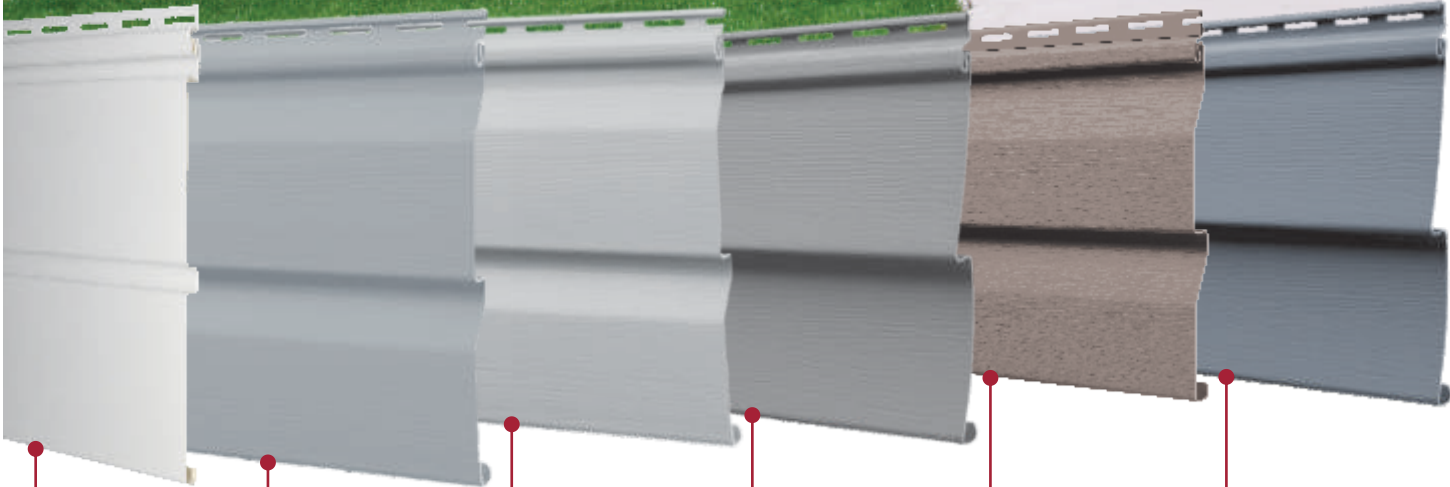

Double 5" Vertical

Shown in Frost

Length/Pc:
12' 3.66m
Width/Pc:
10" 25.4cm
Panels/Ctn:
20
Coverage/Ctn:
200 sq. ft. 18.58 m²
Nom. Thickness:
.040" 1.02 mm
Windload Data:
NA

Double 5" Dutchlap

Shown in Nickel

Length/Pc:
12' 3.66m
Width/Pc:
10" 25.4cm
Panels/Ctn:
20
Coverage/Ctn:
200 sq. ft. 18.58 m²
Nom. Thickness:
.040" 1.02 mm
Windload Data:
140 mph 225 KM/h

Double 4.5" Dutchlap

Shown in Flagstone

Length/Pc:
12'1" 3.68m
Width/Pc:
9" 22.86cm
Panels/Ctn:
22
Coverage/Ctn:
200 sq. ft. 18.58 m²
Nom. Thickness:
.040" 1.02 mm
Windload Data:
140 mph 225 KM/h

Double 4.5" Horizontal

Shown in Stratus

Length/Pc:
12'1" 3.68m
Width/Pc:
9" 22.86cm
Panels/Ctn:
22
Coverage/Ctn:
200 sq. ft. 18.58 m²
Nom. Thickness:
.040" 1.02 mm
Windload Data:
140 mph 225 KM/h

Double 4" Dutchlap

Shown in Brownstone

Length/Pc:
12'6" 3.81cm
Width/Pc:
8" 20.32cm
Panels/Ctn:
24
Coverage/Ctn:
200 sq. ft. 18.58 m²
Nom. Thickness:
.040" 1.02 mm
Windload Data:
140 mph 225 KM/h

Double 4" Horizontal

Shown in Indigo

Length/Pc:
12'6" 3.81m
Width/Pc:
8" 20.32cm
Panels/Ctn:
24
Coverage/Ctn:
200 sq. ft. 18.58 m²
Nom. Thickness:
.040" 1.02 mm
Windload Data:
140 mph 225 KM/h