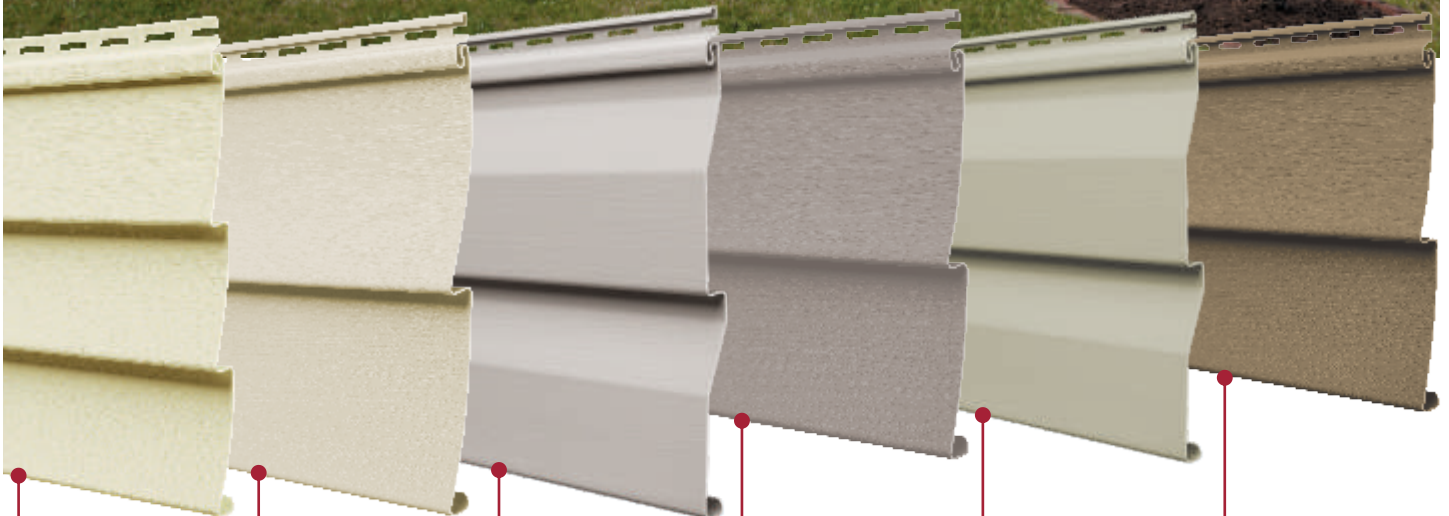

Triple Three

Shown in
Lite Maple

Length/Pc :
12' / 3.66m
Width/Pc:
10" / 25.4cm
Panels/Ctn:
20
Coverage/Ctn:
200 sq. ft. / 18.58 m²
Nom. Thickness:
.040" / 1.02 mm
Windload Data:
155 mph / 249 KM/h

Double 5" Horizontal

Shown in
Sandcastle

Length/Pc :
12' / 3.66m
Width/Pc:
10" / 25.4cm
Panels/Ctn:
20
Coverage/Ctn:
200 sq. ft. / 18.58 m²
Nom. Thickness:
.042" / 1.07 mm
Windload Data:
160 mph / 257 KM/h

Double 5" Dutchlap

Shown in
Ash

Length/Pc :
12' / 3.66m
Width/Pc:
10" / 25.4cm
Panels/Ctn:
20
Coverage/Ctn:
200 sq. ft. / 18.58 m²
Nom. Thickness:
.042" / 1.07 mm
Windload Data:
160 mph / 257 KM/h

Double 4.5" Horizontal

Shown in
Brownstone

Length/Pc :
12'1" / 3.68cm
Width/Pc:
9" / 22.86cm
Panels/Ctn:
22
Coverage/Ctn:
200 sq. ft. / 18.58 m²
Nom. Thickness:
.042" / 1.07 mm
Windload Data:
160 mph / 257 KM/h

Double 4.5" Dutchlap

Shown in
Clay

Length/Pc :
12'1" / 3.68cm
Width/Pc:
9" / 22.86cm
Panels/Ctn:
22
Coverage/Ctn:
200 sq. ft. / 18.58 m²
Nom. Thickness:
.042" / 1.07 mm
Windload Data:
160 mph / 257 KM/h

Double 4" Horizontal

Shown in
Khaki Brown

Length/Pc :
12'6" / 3.81m
Width/Pc:
8" / 20.32cm
Panels/Ctn:
24
Coverage/Ctn:
200 sq. ft. / 18.58 m²
Nom. Thickness:
.042" / 1.07 mm
Windload Data:
160 mph / 257 KM/h