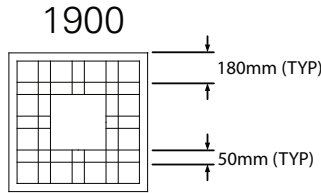

Rectangular Grille Designs - Heritage

Double Heritage Grille with 180mm spacing and added top, bottom and side bars

• Illustrations based on 1200mm W x 1200mm H window except where noted

Minimum Size
551mm W x 551mm H

Maximum Size - Narrow Bar
2100mm W x 2000mm H

Maximum Size - Wide Bar
2400mm W x 2400mm H