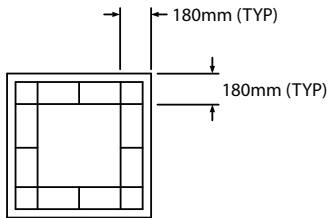

Maximum Size - Wide Bar
2400mm W x 1500mm H

415

Minimum Size
300mm W x 300mm H

Maximum Size - Narrow Bar
1800mm W x 1800mm H

Maximum Size - Wide Bar
2100mm W x 1800mm H

416

Minimum Size
285mm W x 300mm H

Maximum Size - Narrow Bar
1200mm W x 2400mm H

Maximum Size - Wide Bar
1800mm W x 2400mm H

417

Minimum Size
300mm W x 300mm H

Maximum Size - Narrow Bar
1800mm W x 1800mm H

Maximum Size - Wide Bar
2100mm W x 1800mm H

118

Minimum Size
300mm W x 285mm H

Maximum Size - Narrow Bar
2400mm W x 1200mm H

Maximum Size - Wide Bar
2400mm W x 1500mm H

Rectangular Grille Designs - Heritage

Heritage Grille with added top, bottom and side bars

- Illustrations based on 1200mm W x 1200mm H window except where noted
- Additional top and bottom bars are center spaced in width
- Additional side bars are center spaced in height

500

Minimum Size
410mm W x 410mm H

Maximum Size - Narrow Bar
1800mm W x 2000mm H

Maximum Size - Wide Bar
2400mm W x 2100mm H

501

Minimum Size
300mm W x 410mm H

Maximum Size - Narrow Bar
1800mm W x 1800mm H

Maximum Size - Wide Bar
1800mm W x 2400mm H