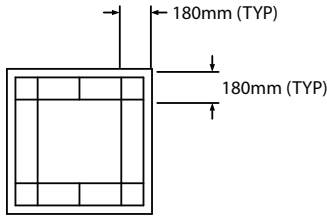

116

Minimum Size
285mm W x 300mm H

Maximum Size - Narrow Bar
1200mm W x 2400mm H

Maximum Size - Wide Bar
1500mm W x 2400mm H

317

Minimum Size
300mm W x 300mm H

Maximum Size - Narrow Bar
1500mm W x 1800mm H

Maximum Size - Wide Bar
1800mm W x 2000mm H

318

Minimum Size
300mm W x 285mm H

Maximum Size - Narrow Bar
2400mm W x 1200mm H

Maximum Size - Wide Bar
2400mm W x 1500mm H

Rectangular Grille Designs - Heritage

Heritage Grille with added top and bottom bars

- Illustrations based on 1200mm W x 1200mm H window except where noted
- Additional top and bottom bars are center spaced in width

400

Minimum Size
410mm W x 410mm H

Maximum Size - Narrow Bar
1800mm W x 1800mm H

Maximum Size - Wide Bar
2400mm W x 2020mm H

401

Minimum Size
300mm W x 410mm H

Maximum Size - Narrow Bar
1800mm W x 1800mm H

Maximum Size - Wide Bar
2400mm W x 2020mm H

402

Minimum Size
285mm W x 410mm H

Maximum Size - Narrow Bar
1200mm W x 2400mm H