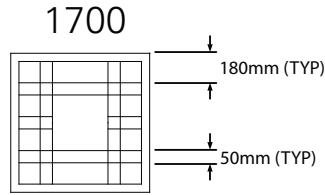

Rectangular Grille Designs - Heritage

Double Heritage Grille with 180mm spacing and added side bars

• Illustrations based on 1200mm W x 1200mm H window except where noted

Minimum Size
551mm W x 551mm H

Maximum Size - Narrow Bar
1600mm W x 2000mm H

Maximum Size - Wide Bar
2000mm W x 2400mm H