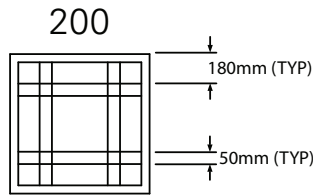

Maximum Size - Wide Bar
1800mm W x 1800mm H

126 **

Minimum Size
300mm W x 285mm H

Maximum Size - Narrow Bar
1500mm W x 1200mm H

Maximum Size - Wide Bar
1800mm W x 1500mm H

127 **

Minimum Size
300mm W x 285mm H

Maximum Size - Narrow Bar
1500mm W x 1200mm H

Maximum Size - Wide Bar
1800mm W x 1800mm H

- * Vertical grille is located at center of window width
- ** Horizontal grille is located at center of window height

Rectangular Grille Designs - Heritage

Double Heritage Grille

• Illustrations based on 1200mm W x 1200mm H window except where noted

Minimum Size
551mm W x 551mm H

Maximum Size - Narrow Bar
1600mm W x 2000mm H

Maximum Size - Wide Bar
2000mm W x 2020mm H

Minimum Size
300mm W x 551mm H

Maximum Size - Narrow Bar
1500mm W x 2000mm H

Maximum Size - Wide Bar
1800mm W x 2020mm H

Minimum Size
285mm W x 551mm H

Maximum Size - Narrow Bar
1200mm W x 2400mm H