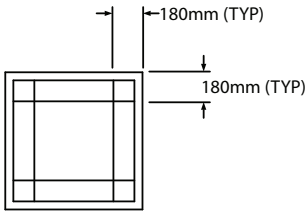

Rectangular Grille Designs - Heritage

Heritage Grille

• Illustrations based on 1200mm W x 1200mm H window except where noted

100

Minimum Size
410mm W x 410mm H
Maximum Size - Narrow Bar
1600mm W x 1800mm H
Maximum Size - Wide Bar
1800mm W x 2020mm H

101

Minimum Size
300mm W x 410mm H
Maximum Size - Narrow Bar
1500mm W x 1800mm H
Maximum Size - Wide Bar
1800mm W x 2020mm H

102

Minimum Size
285mm W x 410mm H
Maximum Size - Narrow Bar
1200mm W x 2400mm H
Maximum Size - Wide Bar
1500mm W x 2400mm H

103

Minimum Size
300mm W x 410mm H
Maximum Size - Narrow Bar
1500mm W x 1800mm H
Maximum Size - Wide Bar
1800mm W x 2020mm H

105

Minimum Size
410mm W x 300mm H
Maximum Size - Narrow Bar
1600mm W x 1800mm H
Maximum Size - Wide Bar
1800mm W x 1800mm H

106

Minimum Size
410mm W x 285mm H
Maximum Size - Narrow Bar
2400mm W x 1200mm H
Maximum Size - Wide Bar
2400mm W x 1500mm H

107

Minimum Size
410mm W x 300mm H
Maximum Size - Narrow Bar
1600mm W x 1800mm H
Maximum Size - Wide Bar
1800mm W x 1800mm H