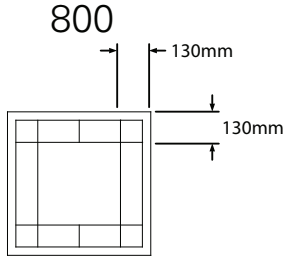

715

Minimum Size
300mm W x 300mm H

Maximum Size - Narrow Bar
1500mm W x 1800mm H

Maximum Size - Wide Bar
1800mm W x 2000mm H

616

Minimum Size
285mm W x 300mm H

Maximum Size - Narrow Bar
1200mm W x 2400mm H

Maximum Size - Wide Bar
1500mm W x 2400mm H

717

Minimum Size
300mm W x 300mm H

Maximum Size - Narrow Bar
1500mm W x 1800mm H

Maximum Size - Wide Bar
1800mm W x 2000mm H

718

Minimum Size
300mm W x 285mm H

Maximum Size - Narrow Bar
2400mm W x 1200mm H

Maximum Size - Wide Bar
2400mm W x 1500mm H

Rectangular Grille Designs - Heritage

Heritage Grille with 130mm spacing and added top and bottom bars

- Illustrations based on 1200mm W x 1200mm H window except where noted
- Additional top and bottom bars are center spaced in width

Minimum Size
410mm W x 410mm H

Maximum Size - Narrow Bar
1800mm W x 1800mm H

Maximum Size - Wide Bar
2400mm W x 2020mm H

Minimum Size
300mm W x 410mm H

Maximum Size - Narrow Bar
1800mm W x 1800mm H

Maximum Size - Wide Bar
2400mm W x 2020mm H