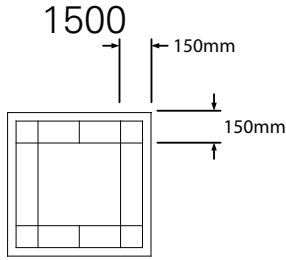

Maximum Size - Wide Bar
1800mm W x 2000mm H

1418

Minimum Size
300mm W x 285mm H

Maximum Size - Narrow Bar
2400mm W x 1200mm H

Maximum Size - Wide Bar
2400mm W x 1500mm H

Rectangular Grille Designs - Heritage

Heritage Grille with 150mm spacing and added top and bottom bars

- Illustrations based on 1200mm W x 1200mm H window except where noted
- Additional top and bottom bars are center spaced in width

Minimum Size
410mm W x 410mm H