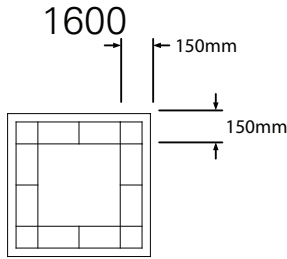

Maximum Size - Wide Bar
2100mm W x 1800mm H

1318

Minimum Size
300mm W x 285mm H

Maximum Size - Narrow Bar
2400mm W x 1200mm H

Maximum Size - Wide Bar
2400mm W x 1500mm H

Rectangular Grille Designs - Heritage

Heritage Grille with 150mm spacing and added top, bottom and side bars

- Illustrations based on 1200mm W x 1200mm H window except where noted
- Additional top and bottom bars are center spaced in width
- Additional side bars are center spaced in height