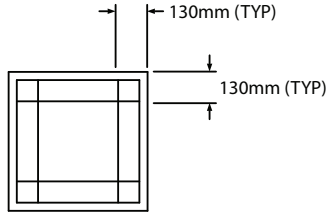

416

Minimum Size
285mm W x 300mm H

Maximum Size - Narrow Bar
1200mm W x 2400mm H

Maximum Size - Wide Bar
1800mm W x 2400mm H

517

Minimum Size
300mm W x 300mm H

Maximum Size - Narrow Bar
1800mm W x 1800mm H

Maximum Size - Wide Bar
2000mm W x 2000mm H

318

Minimum Size
300mm W x 285mm H

Maximum Size - Narrow Bar
2400mm W x 1200mm H

Maximum Size - Wide Bar
2400mm W x 1800mm H

Rectangular Grille Designs - Heritage

Heritage Grille with 130mm Spacing

• Illustrations based on 1200mm W x 1200mm H window except where noted

600

Minimum Size
310mm W x 310mm H

Maximum Size - Narrow Bar
1500mm W x 1800mm H

Maximum Size - Wide Bar
1700mm W x 2000mm H

601

Minimum Size
300mm W x 310mm H

Maximum Size - Narrow Bar
1500mm W x 1800mm H

Maximum Size - Wide Bar
1700mm W x 2000mm H