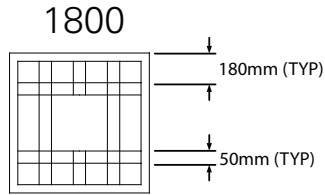

Rectangular Grille Designs - Heritage

Double Heritage Grille with 180mm spacing and added top and bottom bars

• Illustrations based on 1200mm W x 1200mm H window except where noted

Minimum Size
551mm W x 551mm H