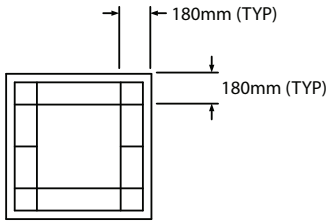

Maximum Size - Wide Bar
1800mm W x 1800mm H

222 *

Minimum Size
285mm W x 300mm H

Maximum Size - Narrow Bar
1200mm W x 1800mm H

Maximum Size - Wide Bar
1800mm W x 1800mm H

225 **

Minimum Size
551mm W x 285mm H

Maximum Size - Narrow Bar
1600mm W x 1200mm H

Maximum Size - Wide Bar
1800mm W x 1800mm H

226 **

Minimum Size
300mm W x 285mm H

Maximum Size - Narrow Bar
1500mm W x 1200mm H

Maximum Size - Wide Bar
1800mm W x 1800mm H

227 **

Minimum Size
300mm W x 285mm H

Maximum Size - Narrow Bar
1500mm W x 1200mm H

Maximum Size - Wide Bar
1800mm W x 1800mm H

- * Vertical grille is located at center of window width
- ** Horizontal grille is located at center of window height

Rectangular Grille Designs - Heritage

Heritage Grille with added side bars

- Illustrations based on 1200mm W x 1200mm H window except where noted
- Additional side bars are center spaced in height

300

Minimum Size
410mm W x 410mm H