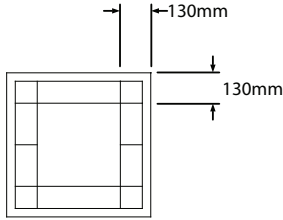

- * Vertical grille is located at center of window width
- ** Horizontal grille is located at center of window height

Rectangular Grille Designs - Heritage

Heritage Grille with 130mm spacing and added side bars

- Illustrations based on 1200mm W x 1200mm H window except where noted
- Additional side bars are center spaced in height

700

Minimum Size
410mm W x 410mm H

Maximum Size - Narrow Bar
1600mm W x 2000mm H

Maximum Size - Wide Bar
1800mm W x 2400mm H