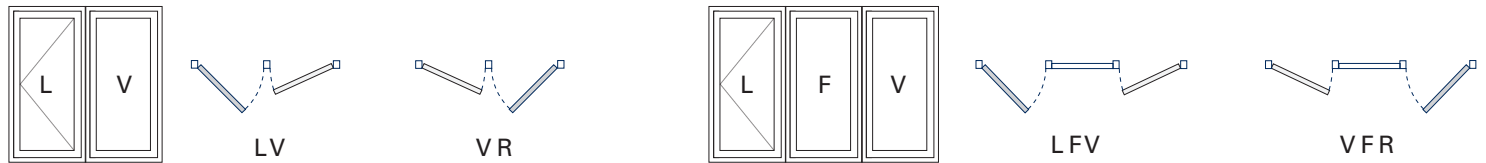

Double Inswing L, R

- Available Standard Size
- L Left hand hinge
- R Right hand hinge
- I Inactive (hinged on jamb side)

All configurations viewed from exterior

L I (Inswing)

I R (Inswing)

		Width						
		Double (Inswing)						
Height	RO (Inches)			62 3/4	66 3/4	70 3/4	74 3/4	
	RO (mm)			1593	1696	1798	1899	
	OSM (Inches)			62	66	70	74	
	OSM (mm)			1573	1676	1778	1879	
		82 5/8	2098	82 1/4	2088	6080	6480	6880
	98 5/8	2504	98 1/8	2494		6496		7296

2-Wide and 3-Wide - Inswing LF, LFF

Comes with sliding screen

- Available Standard Size
- L Left hand hinge
- R Right hand hinge
- F Fixed
- V Venting with crank handle

All configurations viewed from exterior

		Width										
		2-Wide				3-Wide						
Height	RO (Inches)	63 1/2	67 1/2	71 5/8	75 5/8	94 7/8	101	107	113			
	RO (mm)	1614	1716	1818	1920	2411	2564	2717	2870			
	OSM (Inches)	62 3/4	66 3/4	70 3/4	74 3/4	94 1/8	100 1/8	106 1/8	112 1/4			
	OSM (mm)	1594	1696	1798	1900	2391	2544	2697	2850			
	82 5/8	2098	82 1/4	2088	6080	6480	6880	7280	9080	9680	10280	10880
	98 5/8	2504	98 1/8	2494		6496		7296		9696		10896

2-Wide and 3-Wide - Outswing LV, LFFV

		Width										
		2-Wide				3-Wide						
Height	RO (Inches)	63 1/2	67 1/2	71 5/8	75 5/8	94 7/8	101	107	113			
	RO (mm)	1614	1716	1818	1920	2411	2564	2717	2870			
	OSM (Inches)	62 3/4	66 3/4	70 3/4	74 3/4	94 1/8	100 1/8	106 1/8	112 1/4			
	OSM (mm)	1594	1696	1798	1900	2391	2544	2697	2850			
	81 3/4	2076	81 3/8	2066	6080	64680	6880	7280	9080	9680	10280	10880