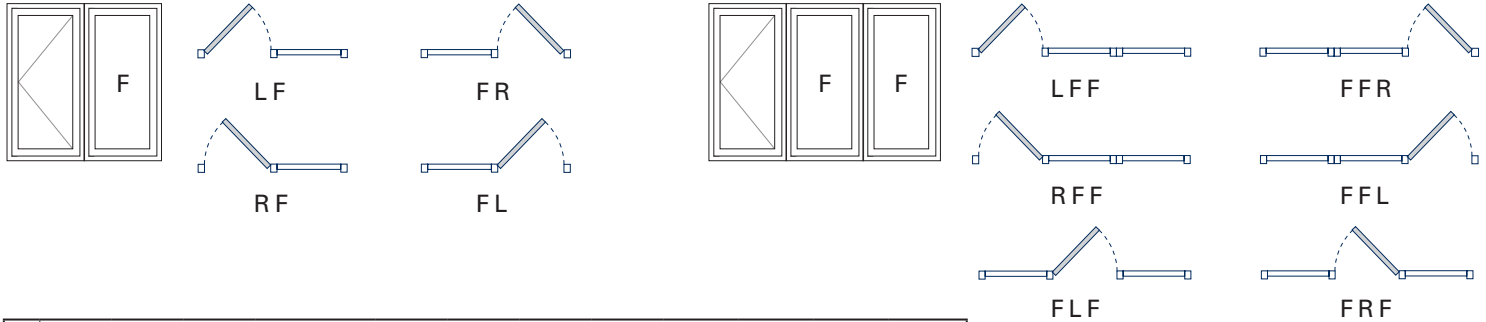

Double Inswing L, R

- Available Standard Size
- L Left hand hinge
- R Right hand hinge
- I Inactive (hinged on jamb side)

All configurations viewed from exterior

L I (Inswing)

I R (Inswing)

		Width						
		Double (Inswing)						
Height	RO (Inches)			62 3/4	66 3/4	70 3/4	74 3/4	
	RO (mm)			1593	1696	1798	1899	
	OSM (Inches)			62	66	70	74	
	OSM (mm)			1573	1676	1778	1879	
		82 5/8	2098	82 1/4	2088	6080	6480	6880
	98 5/8	2504	98 1/8	2494		6496		7296

Double Outswing L, R

L I (Outswing)

I R (Outswing)

		Width						
		Double (Outswing)						
Height	RO (Inches)			62 3/4	66 3/4	70 3/4	74 3/4	
	RO (mm)			1593	1696	1798	1899	
	OSM (Inches)			62	66	70	74	
	OSM (mm)			1573	1676	1778	1879	
		81 3/4	2076	81 3/8	2066	6080	6480	6880
	97 3/4	2482	97 3/8	2472		6496		7296

2-Wide and 3-Wide - Inswing LF, LFF

Comes with sliding screen

- Available Standard Size
- L Left hand hinge
- R Right hand hinge
- F Fixed
- V Venting with crank handle

All configurations viewed from exterior

		Width										
		2-Wide				3-Wide						
Height	RO (Inches)	63 1/2	67 1/2	71 5/8	75 5/8	94 7/8	101	107	113			
	RO (mm)	1614	1716	1818	1920	2411	2564	2717	2870			
	OSM (Inches)	62 3/4	66 3/4	70 3/4	74 3/4	94 1/8	100 1/8	106 1/8	112 1/4			
	OSM (mm)	1594	1696	1798	1900	2391	2544	2697	2850			
	82 5/8	2098	82 1/4	2088	6080	6480	6880	7280	9080	9680	10280	10880
	98 5/8	2504	98 1/8	2494		6496		7296		9696		10896