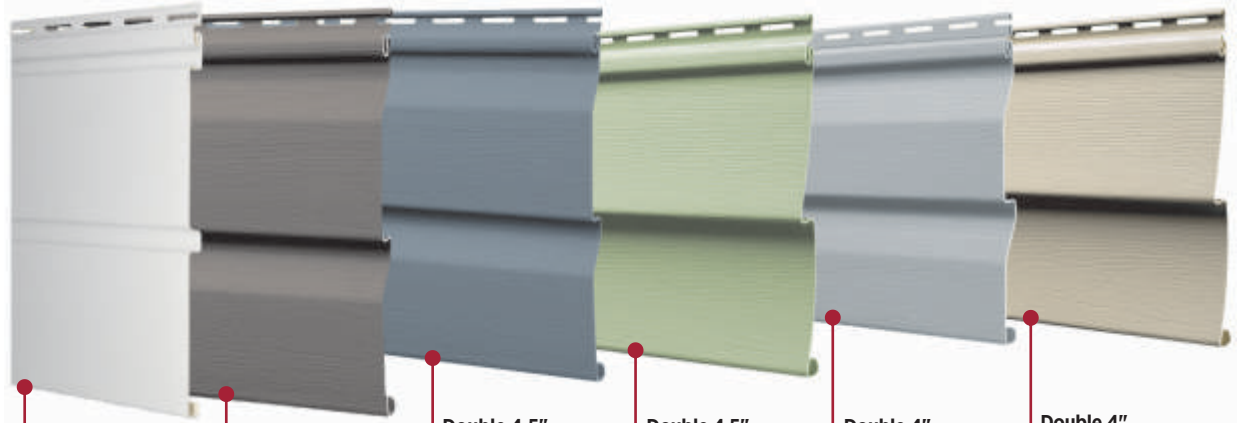

Double 5" Vertical

Shown in Frost

Length/Pc: 12' / 3.66m

Width/Pc: 10" / 25.4cm

Panels/Ctn: 20

Coverage/Ctn: 200 sq. ft. / 18.58 m²

Nom. Thickness: .040" / 1.02 mm

Windload Data: NA

Double 5" Dutchlap

Shown in Brownstone

Length/Pc: 12' / 3.66m

Width/Pc: 10" / 25.4cm

Panels/Ctn: 20

Coverage/Ctn: 200 sq. ft. / 18.58 m²

Nom. Thickness: .040" / 1.02 mm

Windload Data: 140 mph / 225 KM/h

Double 4.5" Dutchlap

Shown in Indigo

Length/Pc: 12'1" / 3.68m

Width/Pc: 9" / 22.86cm

Panels/Ctn: 22

Coverage/Ctn: 200 sq. ft. / 18.58 m²

Nom. Thickness: .040" / 1.02 mm

Windload Data: 140 mph / 225 KM/h

Double 4.5" Horizontal

Shown in Cypress

Length/Pc: 12'1" / 3.68m

Width/Pc: 9" / 22.86cm

Panels/Ctn: 22

Coverage/Ctn: 200 sq. ft. / 18.58 m²

Nom. Thickness: .040" / 1.02 mm

Windload Data: 140 mph / 225 KM/h

Double 4" Dutchlap

Shown in Nickel

Length/Pc: 12'6" / 3.81cm

Width/Pc: 8" / 20.32cm

Panels/Ctn: 24

Coverage/Ctn: 200 sq. ft. / 18.58 m²

Nom. Thickness: .040" / 1.02 mm

Windload Data: 140 mph / 225 KM/h

Double 4" Horizontal

Shown in Hearthstone

Length/Pc: 12'6" / 3.81m

Width/Pc: 8" / 20.32cm

Panels/Ctn: 24

Coverage/Ctn: 200 sq. ft. / 18.58 m²

Nom. Thickness: .040" / 1.02 mm

Windload Data: 140 mph / 225 KM/h

Natural Standard Colours:

D4H
D4DL
D4.5H
D4.5DL
D5DL
D5V
Frost

D4H
D4DL
D4.5H
D4.5DL
D5DL
D5V
Bone

D4H
D4DL
D4.5H
D4.5DL
D5DL
D5V
Ivory

D4H
D4DL
D4.5H
D4.5DL
D5DL
D5V
Cypress

D4H
D4DL
D4.5H
D4.5DL
D5DL
D5V
Stratus

D4H
D4DL
D4.5H
D4.5DL
D5DL
D5V
Flagstone

D4H
D4DL
D4.5H
D4.5DL
D5DL
D5V
Brownstone

D4H
D4DL
D4.5H
D4.5DL
D5DL
D5V
Clay

D4H
D4DL
D4.5H
D4.5DL
D5DL
D5V
Hearthstone

D4H
D4DL
D4.5H
D4.5DL
D5DL
D5V
Sandalwood

D4H
D4.5DL
D5V
Ash

D4H
D4.5DL
D5V
Sandcastle

D4H
D4.5DL
D5V
Lite Maple

D4H
D4.5DL
D5V
Saffron

D4H
D4.5DL
D5V
Satin Grey

D4H
D4.5DL
D5V
Sage

D4H
D4DL
D4.5H
D4.5DL
D5DL
D5V
Nickel

D4H
D4.5DL
D5V
Indigo

D4H = Double 4" Horizontal
D4DL = Double 4" Dutchlap
D4.5H = Double 4.5" Horizontal
D4.5DL = Double 4.5" Dutchlap
D5DL = Double 5" Dutchlap
D5V = Double 5" Vertical